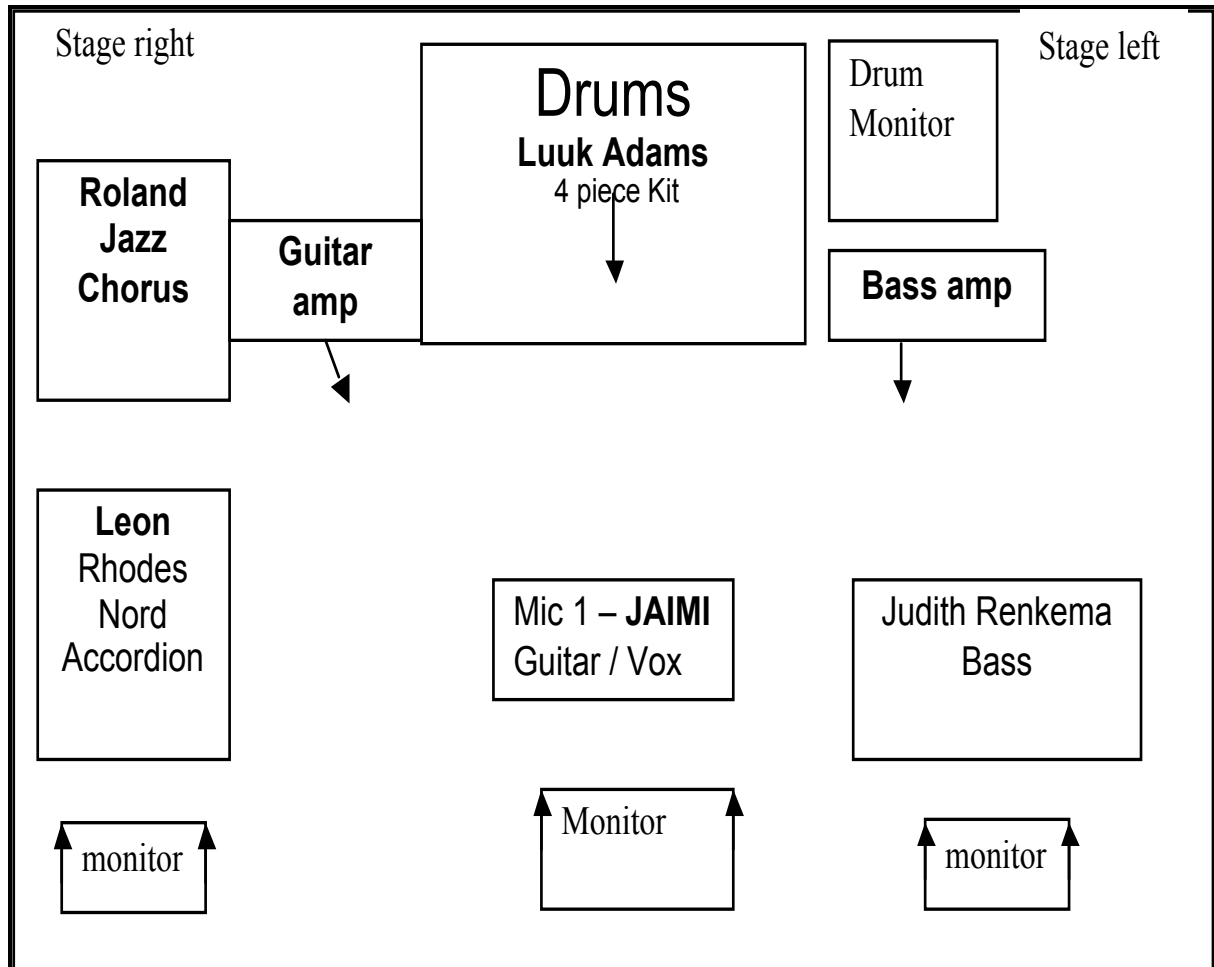

# JAIMI FAULKNER STAGE PLOT

## **Special Band Stage Requirements:**

### **Jaimi:**

- \*D.I for Acoustic Guitar
- \* Power board no less than metre from monitor wedge.
- \*Armless Chair or stool to play lap steel
- \*XLR cable for STOMP BOX (cigar box with a mic inside – \*tune to sound like kick drum )

### **Leon:**

- \*2 x D.I for Nord Keyboard.
- \* Power board no less than metre from monitor wedge.
- \*Armless Chair or Stool to play keys

**Channel Suggestion:**

1. Bass Drum
2. Snare
3. Rack Tom
4. Floor Tom
5. Overhead L
6. Overhead R
7. Hi Hat (optional)
8. Bass DI
9. Bass Cabinet MIC (optional)
10. Electric Guitar Cabinet Mic
11. Acoustic Guitar DI
12. Stomp box -
13. Rhodes Amp - Mic
- 14 Nord Electro Keyboard L
- 15 Nord Electro Keyboard R
16. Accordion Microphone